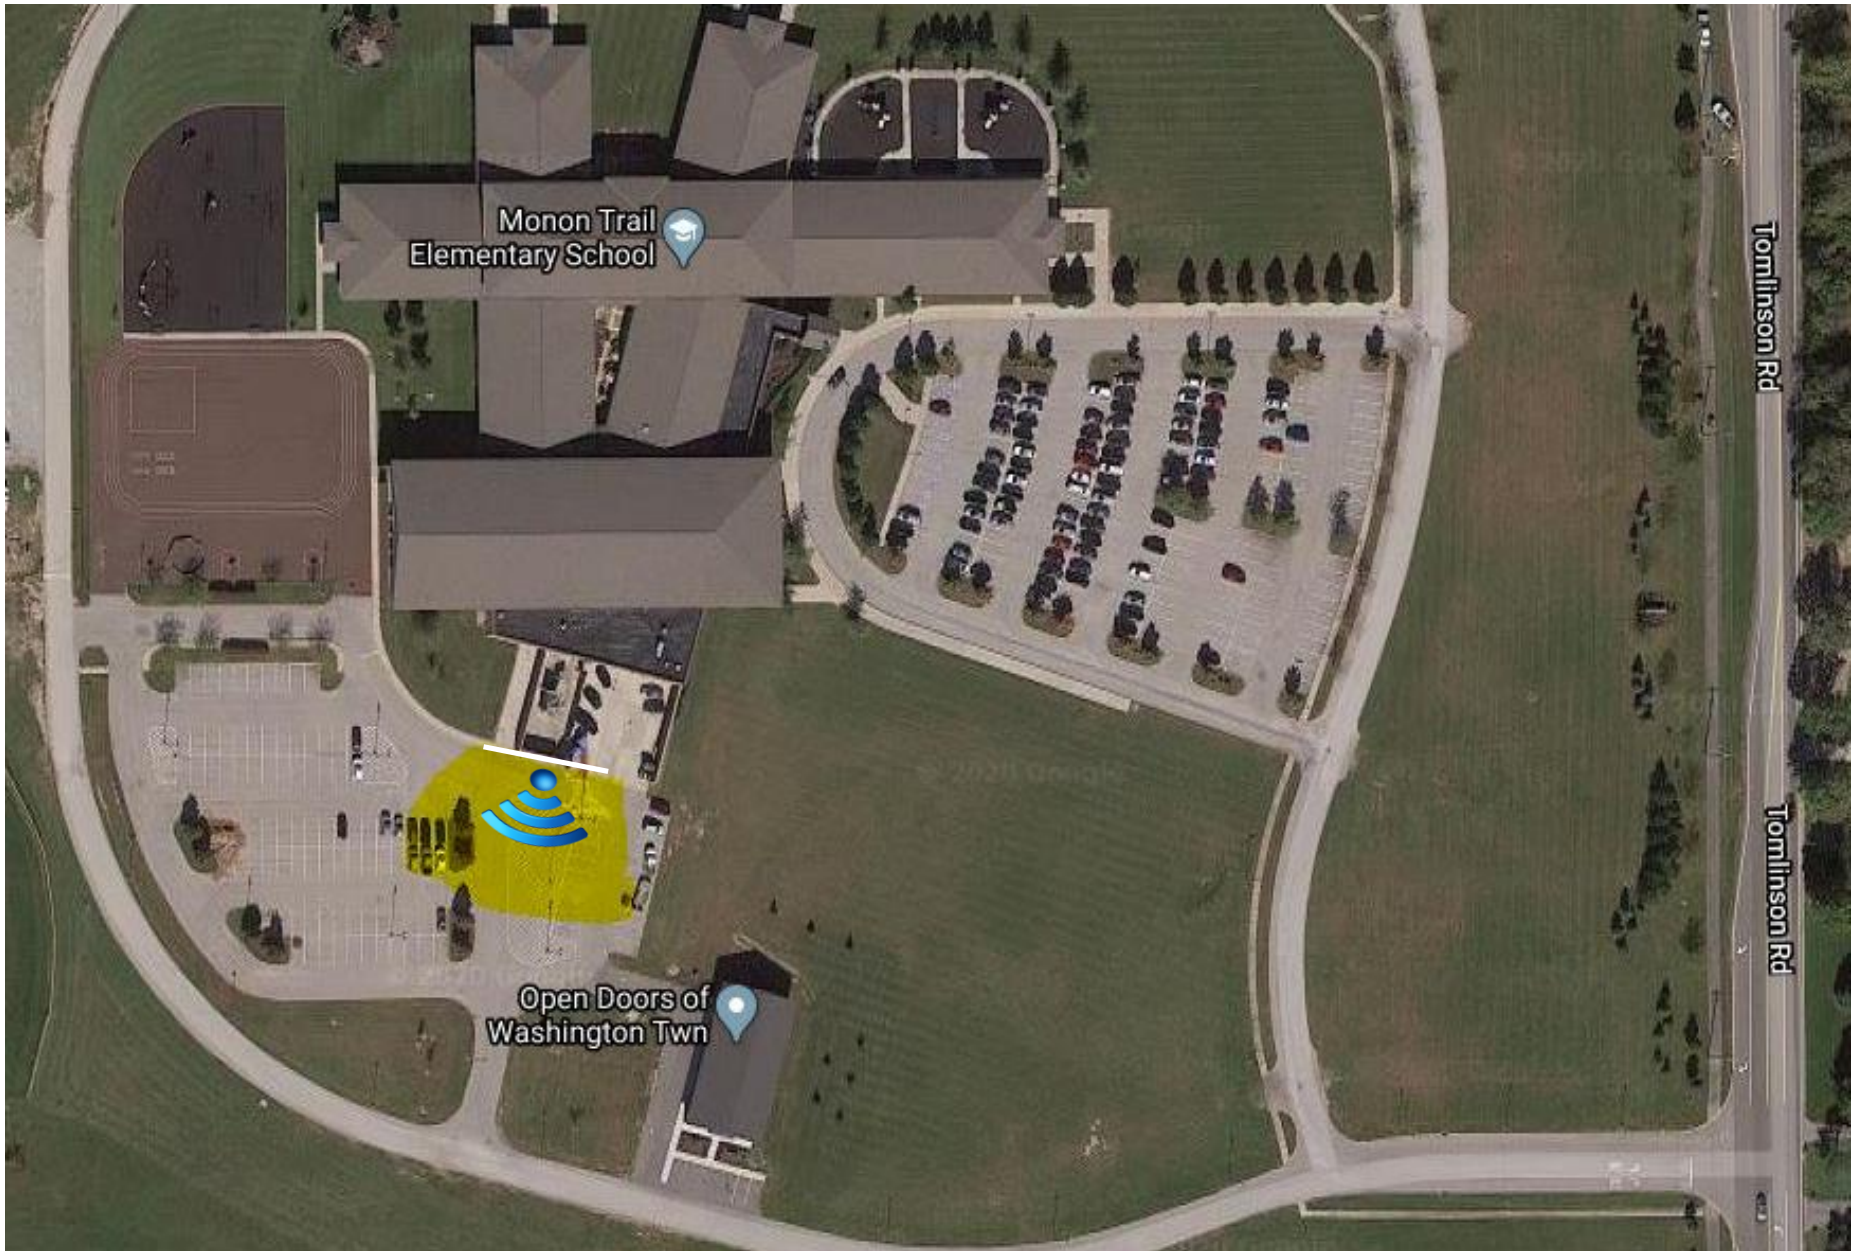

Network ID: Westfield\_Guest

No password required

Transportation / Maple Glen  
17303 Ditch Rd, Westfield, IN 46074

Monon Trail Elementary School  
19400 Tomlinson Rd, Westfield, IN 46074

Westfield Intermediate School  
326 W Main St, Westfield, IN 46074

Carey Ridge Elementary School  
16231 Carey Rd, Westfield, IN 46074